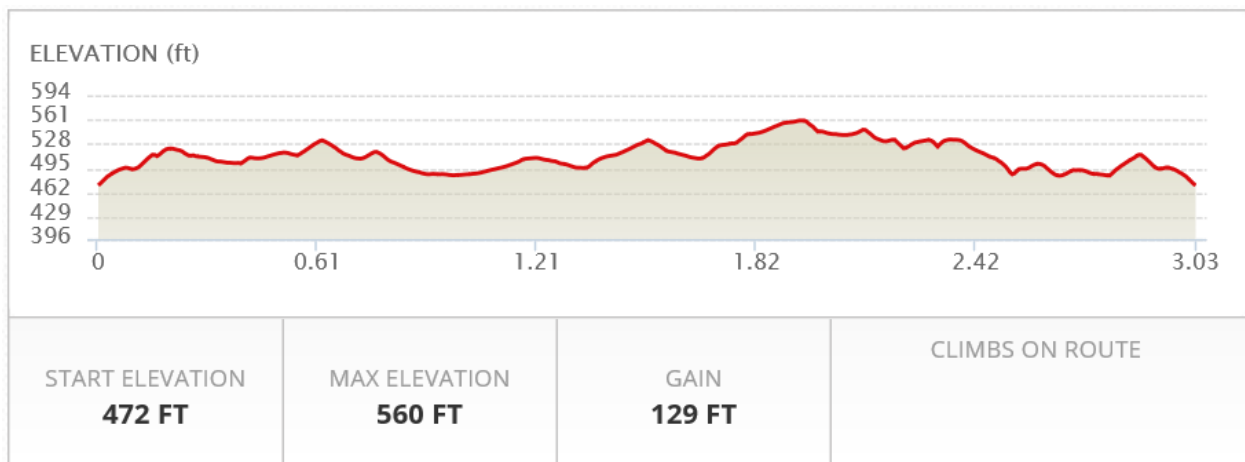

Run Your Tail Off 5K Course Map

Water stations located at Mile 1 & approx. Mile 2.