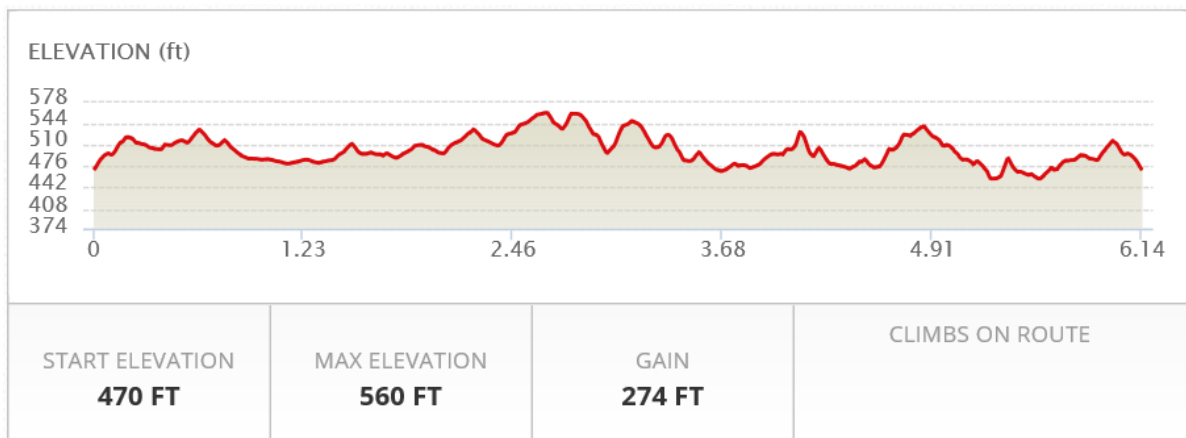

Run Your Tail Off

10K Course Map

Water stations located at Mile 1, approx. Mile 2.5,
and somewhere between Mile 4 & Mile 5 (ideal location TBD).